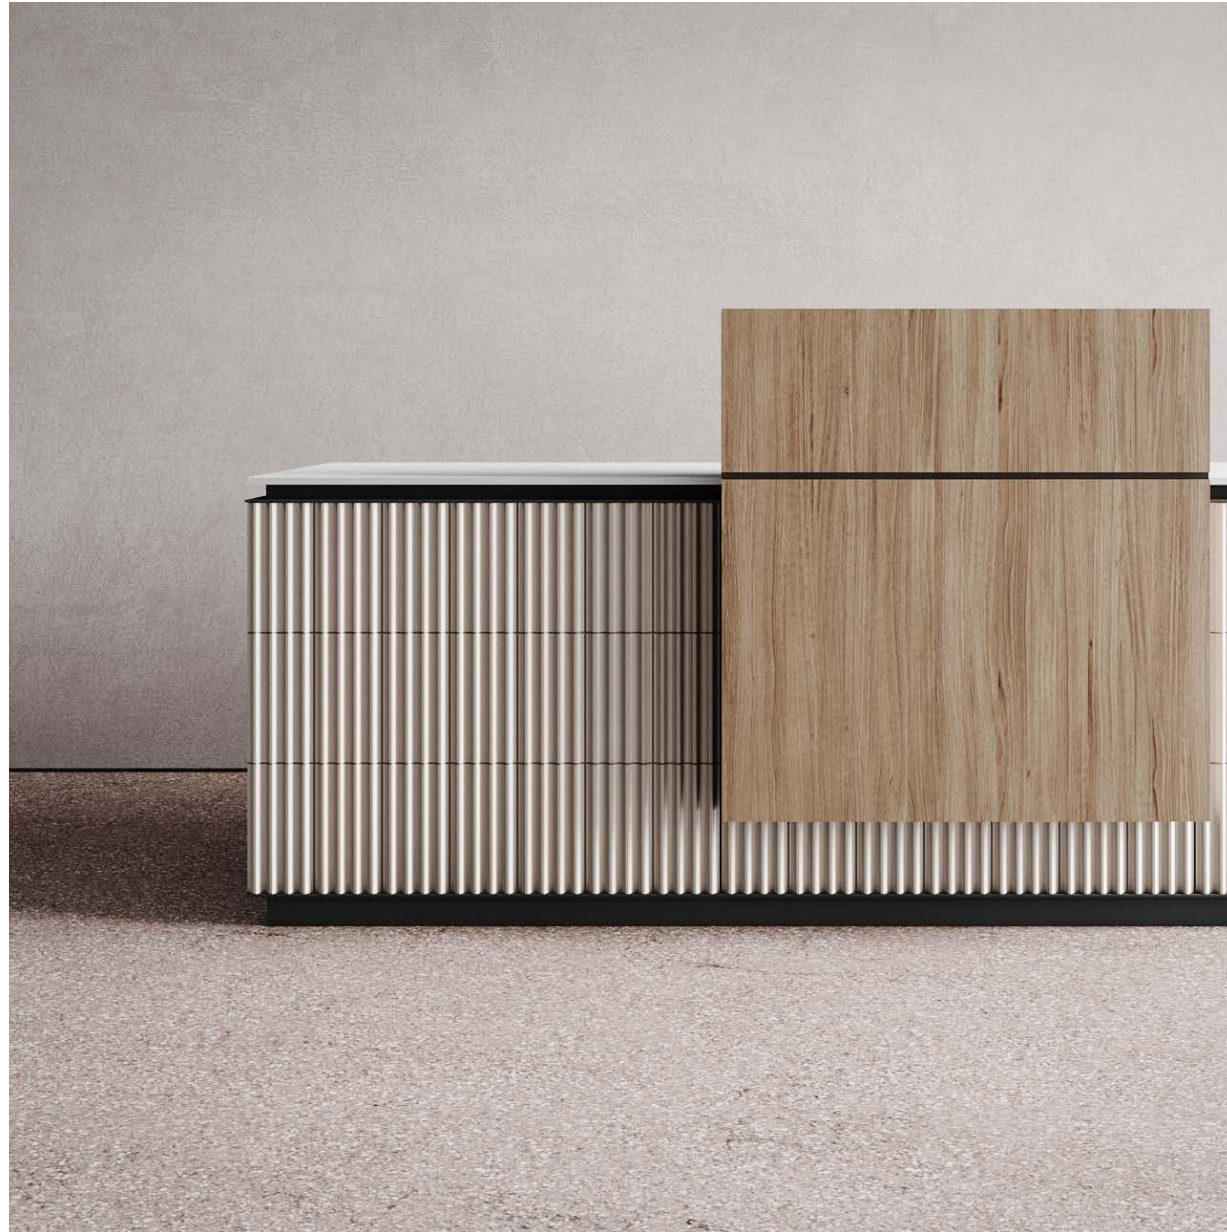

Mix, match, rebuild and repeat. Layer is Isomi's most flexible modular desk system to date.

Designed for longevity, replaceability, and material variety, the Layer system prioritises adaptability and flexibility with endless configurations. Its modular design allows for the easy replacement of panels, enabling users to update the desk's aesthetics with new materials. This eliminates the need to purchase a completely new desk for a refresh.

Product Design Consultant **Gensler**.