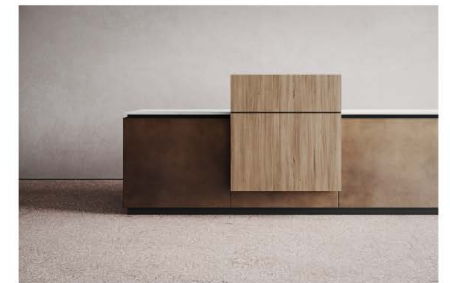

Clean-lined and graphical in expression, Layer is structurally honest with modular divisions clearly expressed in its design.

MIX & MATCH SYSTEM

Layer Desk extends beyond its configurations. Its modules can be clad in a mix-and-match material palette, allowing for a spectrum of tactile and visual expressions to suit any interior style.

Choose from a variety of materials, including wood finishes for a natural aesthetic, tiles for a more imposing presence, and metals for a luxurious or industrial look. Classic solid surfaces come in a variety of colours, while sustainable fabrics provide an environmentally conscious choice.